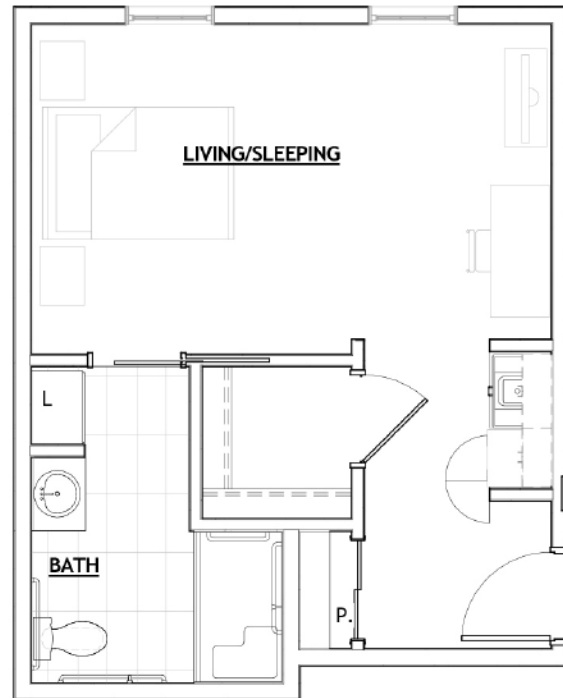

# Suite Layouts

## REFLECTIONS SERENADE SEMI-PRIVATE SUITE

Our *Reflections Serenade semi-private suite* features a shared two bedroom / one bath with 558 square feet of living space.

## REFLECTIONS SERENADE THE PIERRE

A cozy, *Reflections Serenade studio suite* with options ranging between 358-376 square feet of living space. Features combined living and bedroom area with ample closet space.