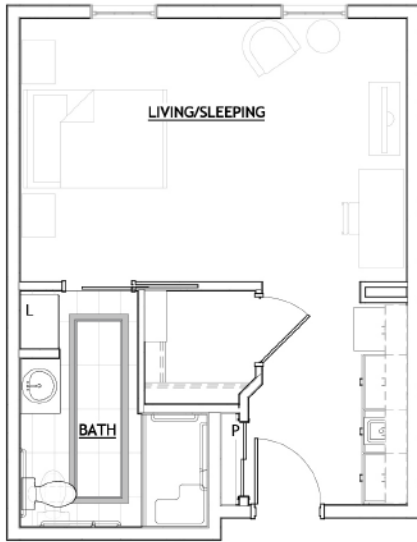

# Suite Layouts

## SERENADE GRAND

*Studio suite* offers all the amenities and services of Serenade in combined bedroom / living space of 394-445 square feet.

## SERENADE GRAND I

*One bedroom suite* offers all the amenities and services of Serenade with spacious options ranging from 524-647 square feet.

## SERENADE GRAND II

*Two bedroom Suite* that offers all the amenities and services of Serenade in a spacious two bedroom, two bathroom suite with a separate living room in 815-858 square feet of living space.