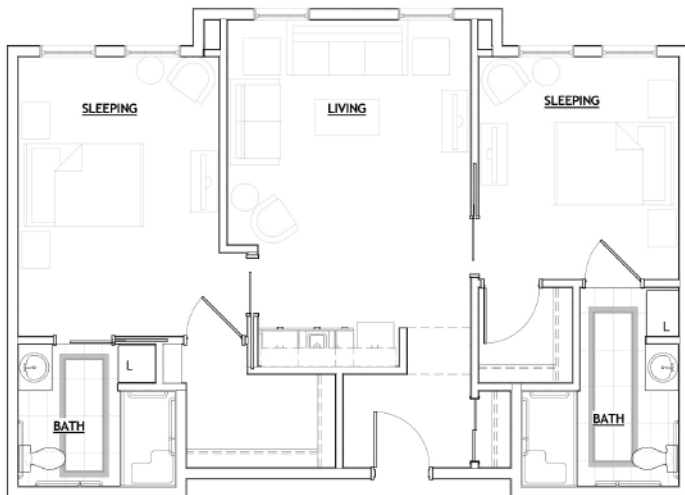

# Suite Layouts

## SERENADE GRAND

*Studio suite* offers all the amenities and services of Serenade in combined bedroom / living space of 394-445 square feet.

## SERENADE GRAND I

*One bedroom suite* offers all the amenities and services of Serenade with spacious options ranging from 524-647 square feet.

## SERENADE GRAND II

*Two bedroom Suite* that offers all the amenities and services of Serenade in a spacious two bedroom, two bathroom suite with a separate living room in 815-858 square feet of living space.