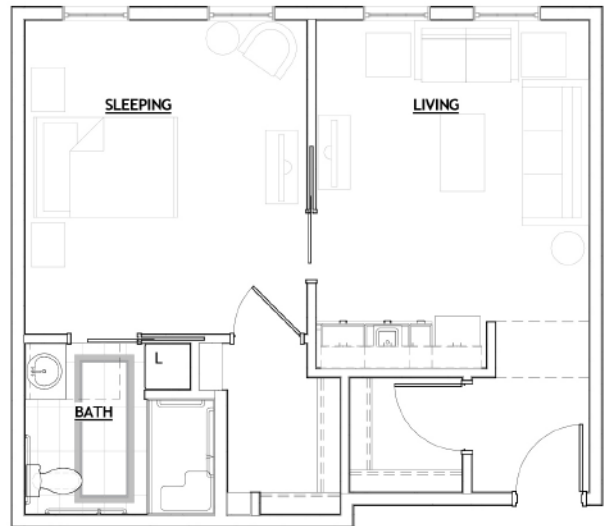

# Suite Layouts

## SERENADE GRAND

*Studio suite* offers all the amenities and services of Serenade in combined bedroom / living space of 394-445 square feet.

## SERENADE GRAND I

*One bedroom suite* offers all the amenities and services of Serenade with spacious options ranging from 524-647 square feet.

## SERENADE GRAND II

*Two bedroom Suite* that offers all the amenities and services of Serenade in a spacious two bedroom, two bathroom suite with a separate living room in 815-858 square feet of living space.