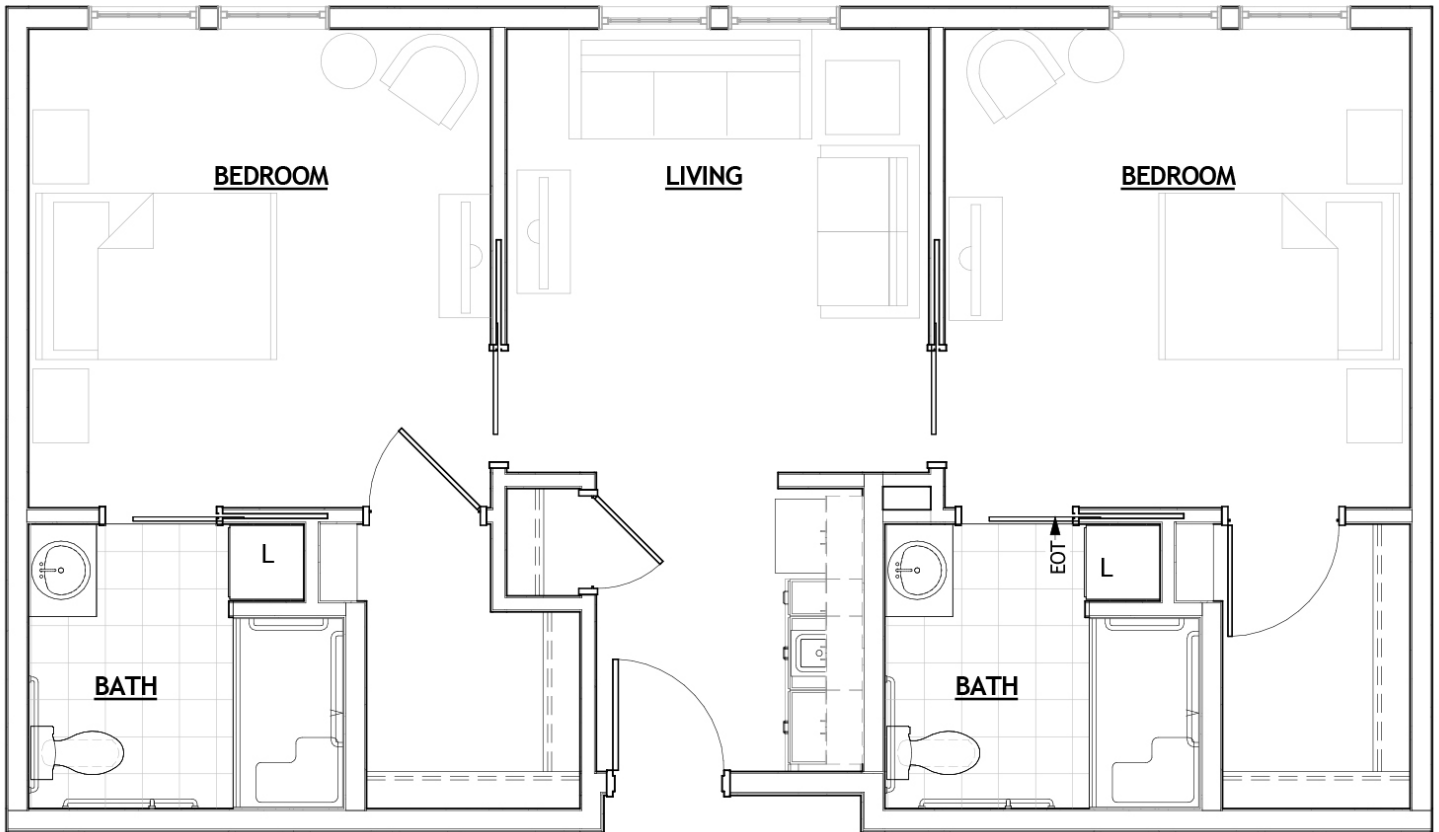

# Suite Layouts

## THE BRANDYWINE

Our *two bedroom suite* with 776-794 square feet, features two bedrooms, two bathrooms, ample closet space and a living room.

BRANDYWINE LIVING  
at Potomac

*Life is Beautiful*