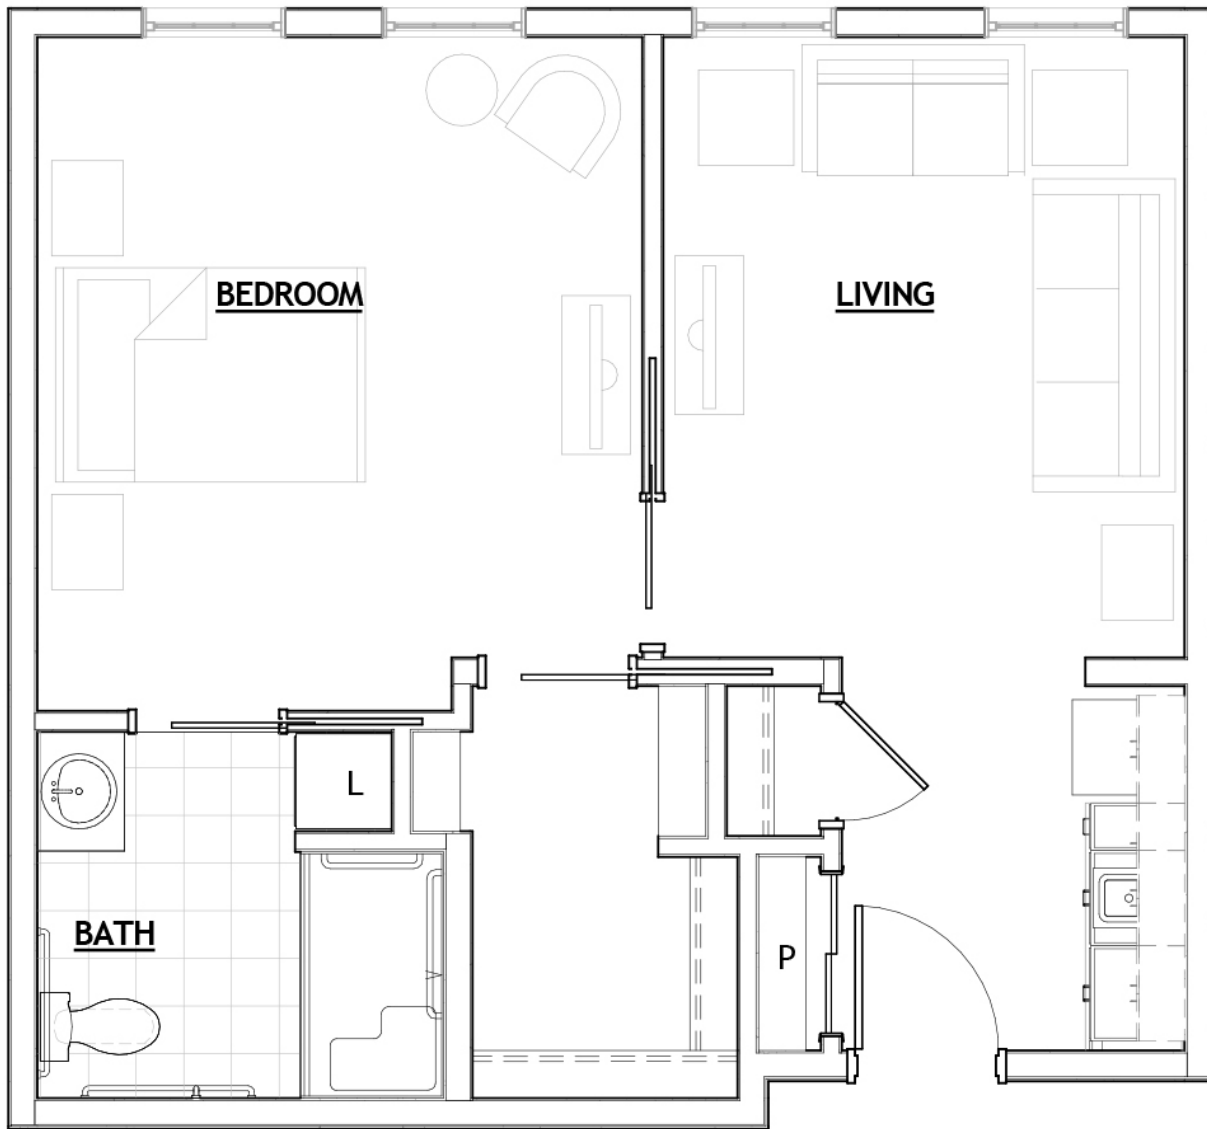

Suite Layouts

THE PLAZA

Our spacious *one bedroom suite*, features between 515-696 square feet with an inviting living room and separate bedroom.

BRANDYWINE LIVING
at Potomac

Life is Beautiful