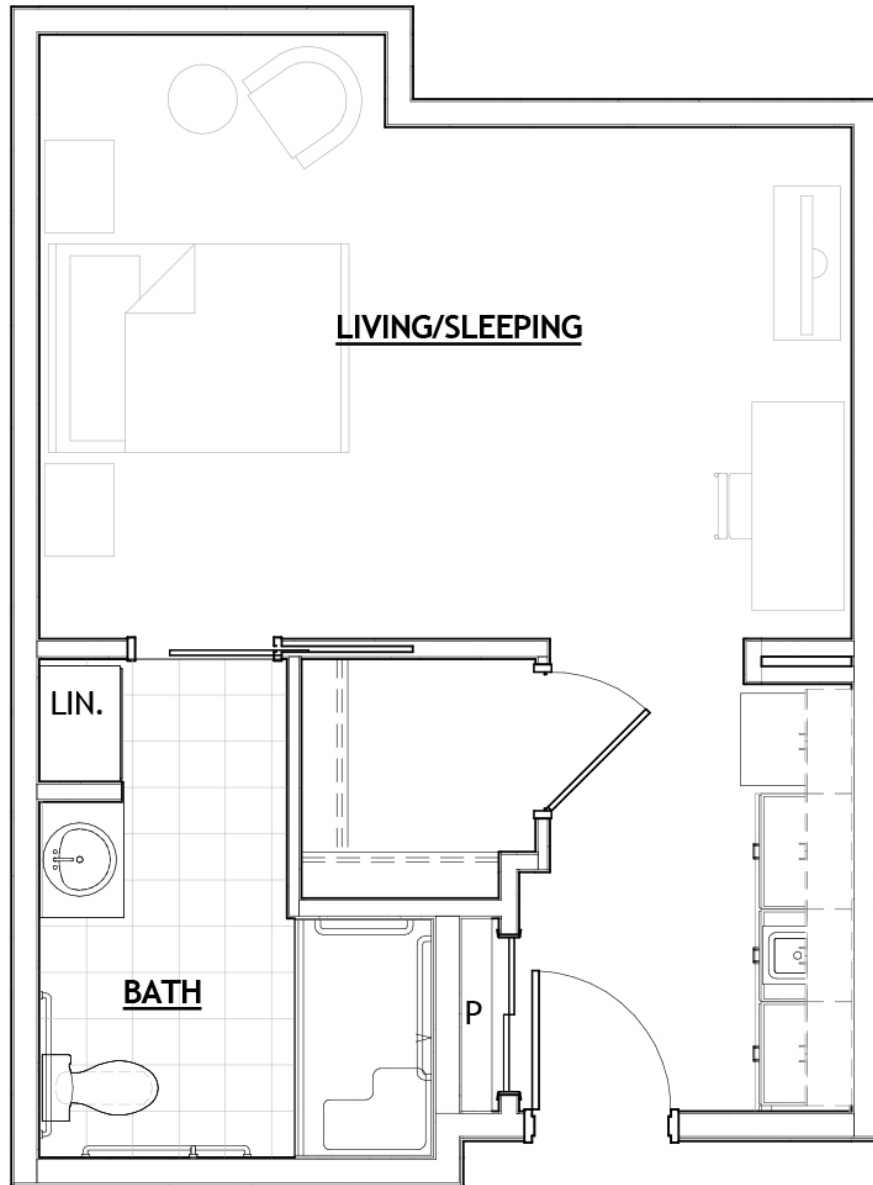

# Suite Layouts

## THE CARLYLE

Our *deluxe studio* offers between 397-489 square feet of living space. Features a combined bedroom / living room with a larger kitchen.

BRANDYWINE LIVING  
at Potomac

*Life is Beautiful*