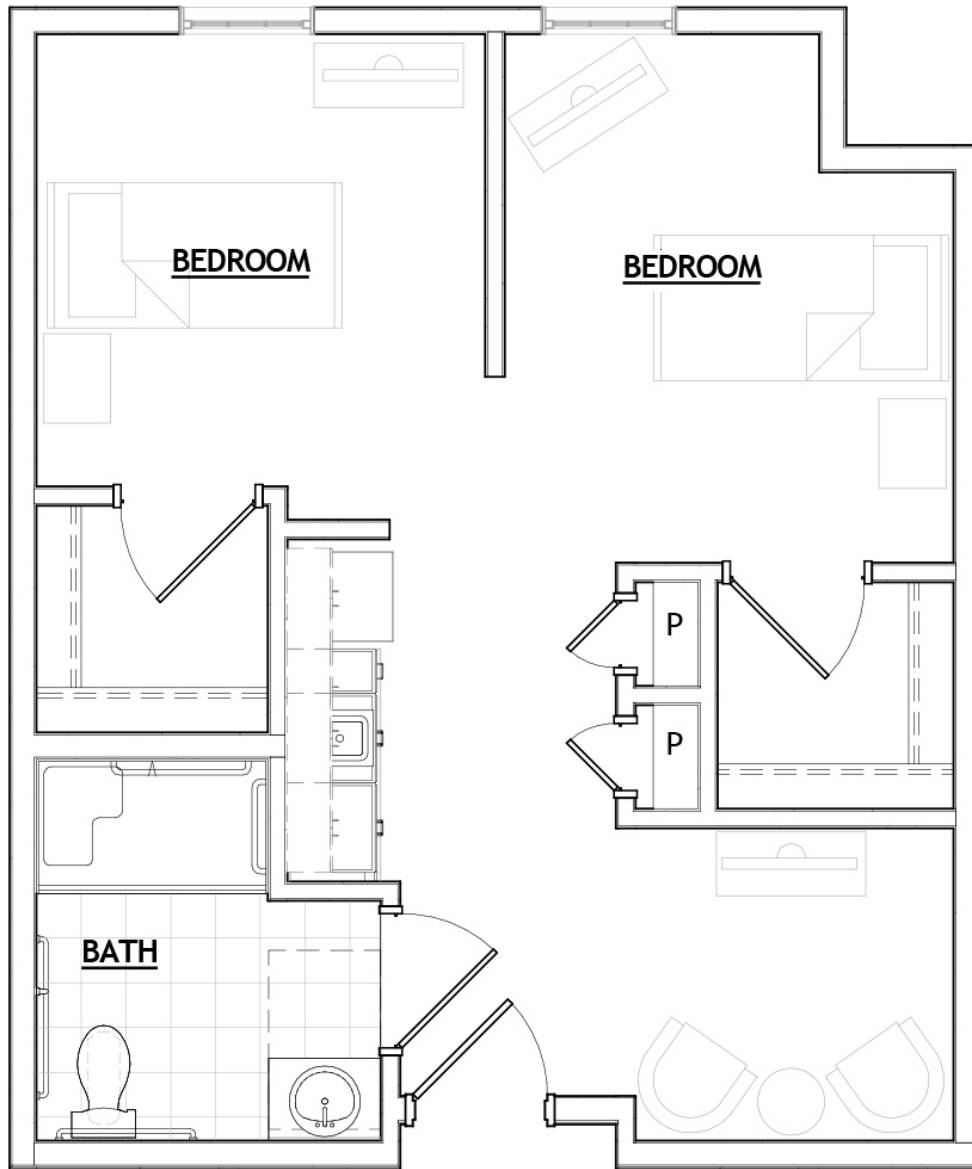

Suite Layouts

THE PIERRE

Our *studio suite* features a combined bedroom / living room with 361-374 square feet of living space.

BRANDYWINE LIVING
at Potomac

Life is Beautiful